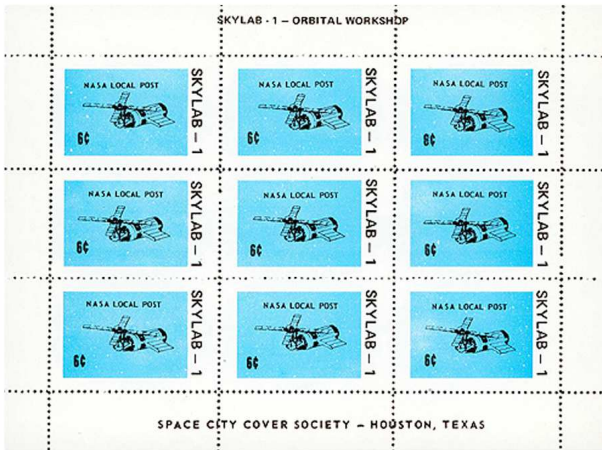

### AROUND THE UNIVERSE: NASA LOPOs — PART 3

Richard Jepeal

This is part 3 in the series of NASA Local Post stamps and covers of the Space City Cover Society. Parts 1 and 2 were covered in Vol. 45, Nos. 1 and 2.

#### SKYLAB SOUVENIR SHEETS

Skylab Souvenir Sheet

Two different types of souvenir sheets were used for the Skylab missions. Both have nine - 6¢ stamps, three vertical rows by three horizontal rows, with margin inscriptions on left and right sides, see figure.

Type A

Type A illustrates the Skylab and was used on numbers SL 1, 7-9, and 11-13. Type B illustrates the crew emblem of each of the three crews. Emblems are used on SL 2-6 and 10. For clarification, Skylab I refers to the Orbiting Laboratory itself. Skylab 2-4 refers to the crew flights.

## COVERS

Cat. #	Date of Cancel	Description	Color of Stamps	Color of Cancel
SL 1	May 14, 1973	Lab launch	Blue & Blk	Red
SL 2	May 25, 1973	1st Crew Launch	"	"
SL 3	May 25, 1973	Docking	"	Purple
SL 4	Jun 22, 1973	Undocking	"	"
SL 5	Jun 22, 1973	Splashdown	"	Green
SL 6	Jul 28, 1973	2nd Crew Launch	Green & Blk	Red
SL 7	Jul 28, 1973	Docking	"	Blue
SL 8	Sep 25, 1973	Undocking	"	Purple
SL 9	Sep 25, 1973	Splashdown	"	Green
SL 10	Nov 16, 1973	3rd Crew Launch	Purple & Blk	Blue
SL 11	Nov 16, 1973	Docking	"	Purple
SL 12	Feb 08, 1973	Undocking	"	Red
SL 13	Feb 08, 1973	Splashdown	"	Green